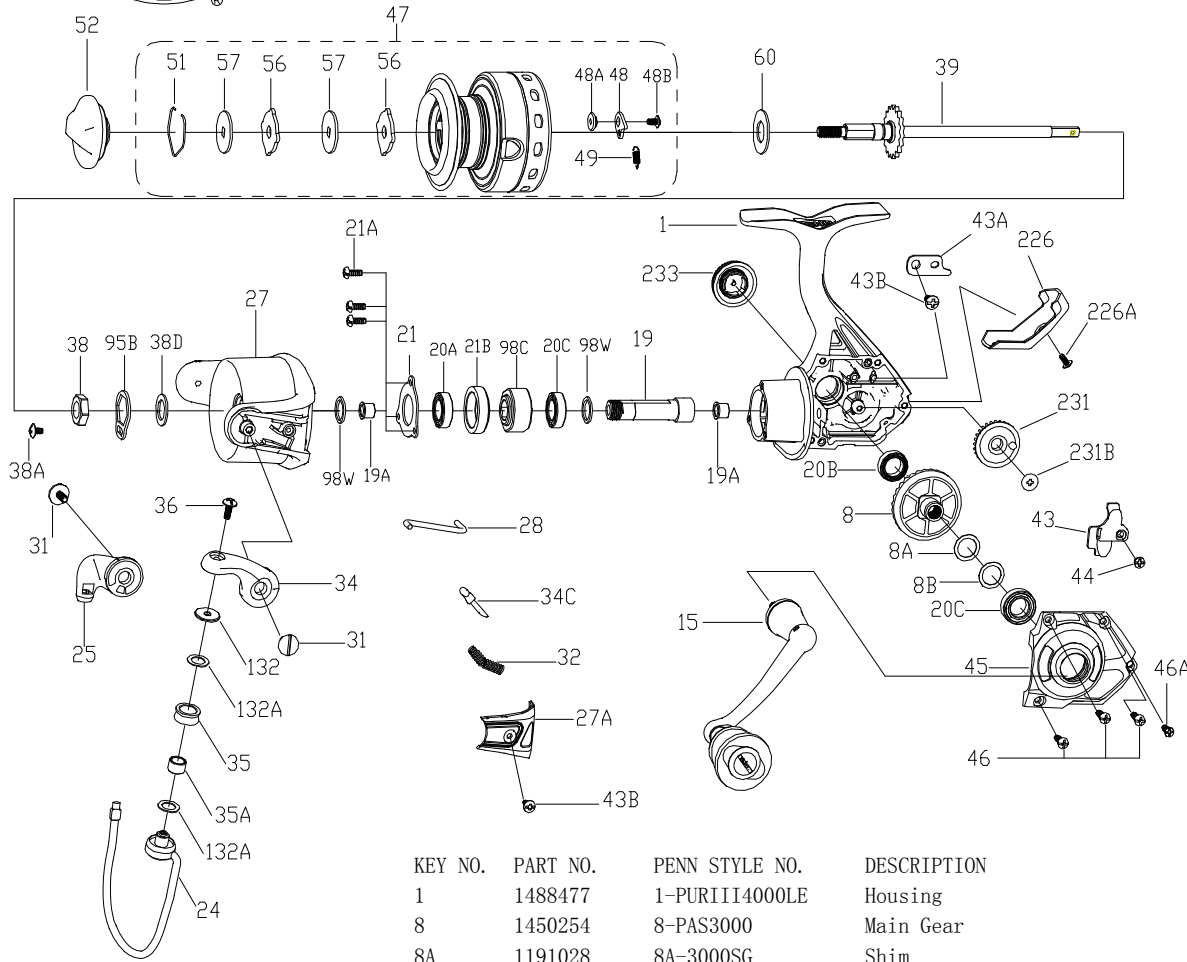

**PARTS LIST FOR MODEL AS PURIII4000LE**

KEY NO.	PART NO.	PENN STYLE NO.	DESCRIPTION
1	1488477	1-PURIII4000LE	Housing
8	1450254	8-PAS3000	Main Gear
8A	1191028	8A-3000SG	Shim
8B	1485199	8B-PURIII3000	Shim B
15	1488475	15-PURIII3000LE	Handle Assembly
19	1485212	19-PURIII3000	Pinion Gear
19A	1191252	19A-3000SG	Bushing (2 req)
20A	1203973	20A-3000PUR	Ball Bearing
20B	1203974	20B-3000PUR	Ball Bearing
20C	1203975	20C-3000PUR	Ball Bearing (2 req)
21	1308052	21-CFT3000	Bearing Retainer
21A	1485211	21A-PURIII3000	Bearing Retainer Screw (3 req)
21B	1192648	21B-3000SG	Collar